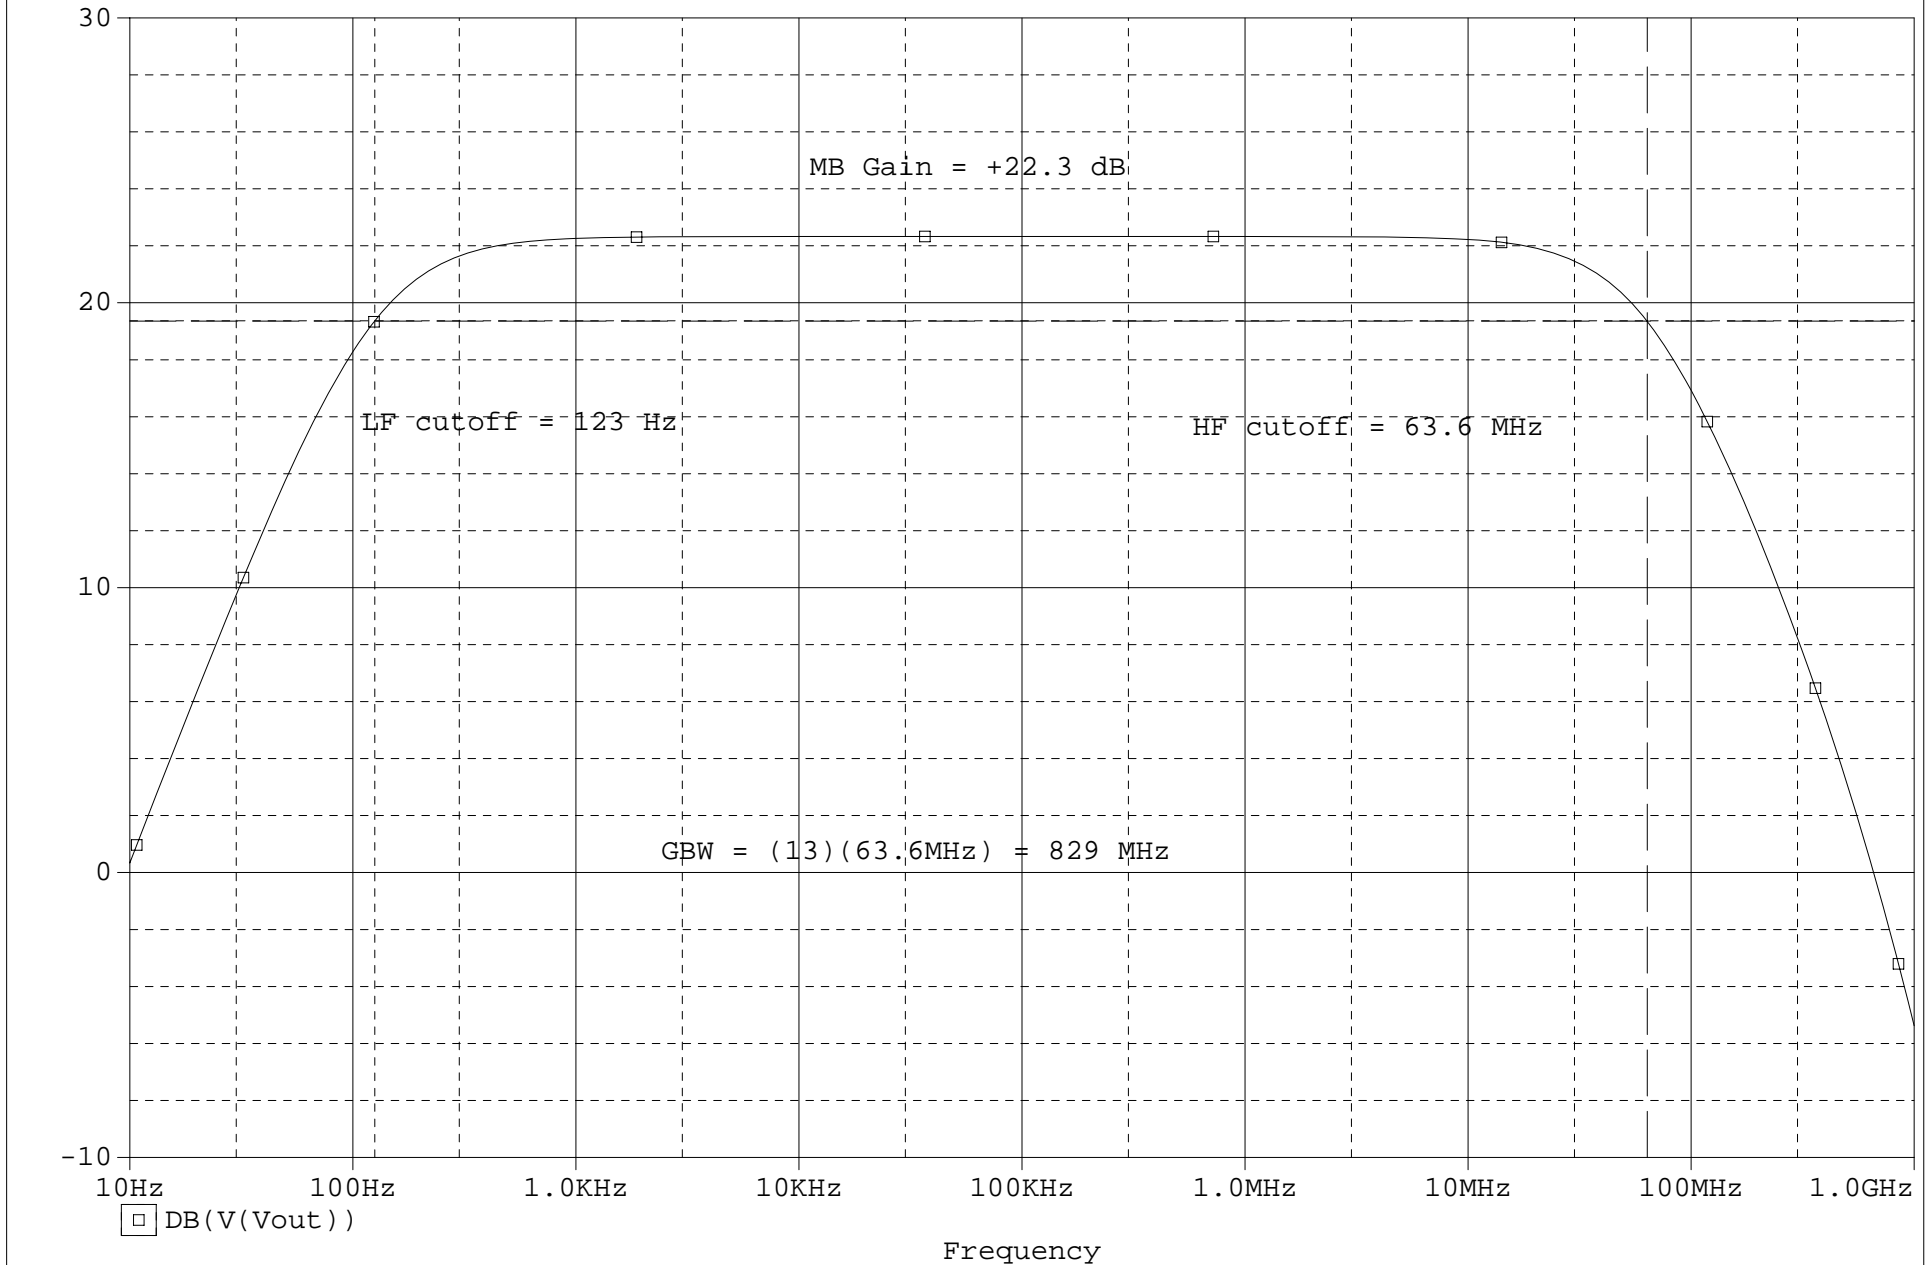

OrCAD, Inc.  
 13221 S.W. 68th Parkway, Suite 200  
 Beaverton, OR 97223  
 (503) 671-9500 (800) 671-9505

Page Size: A

Revision: -

January 1, 2000

Page 1 of 1

(A) probl664.dat (active)

A1: (125.376, 19.367) A2: (63.617M, 19.356) DIFF(A): (-63.617M, 11.112m)